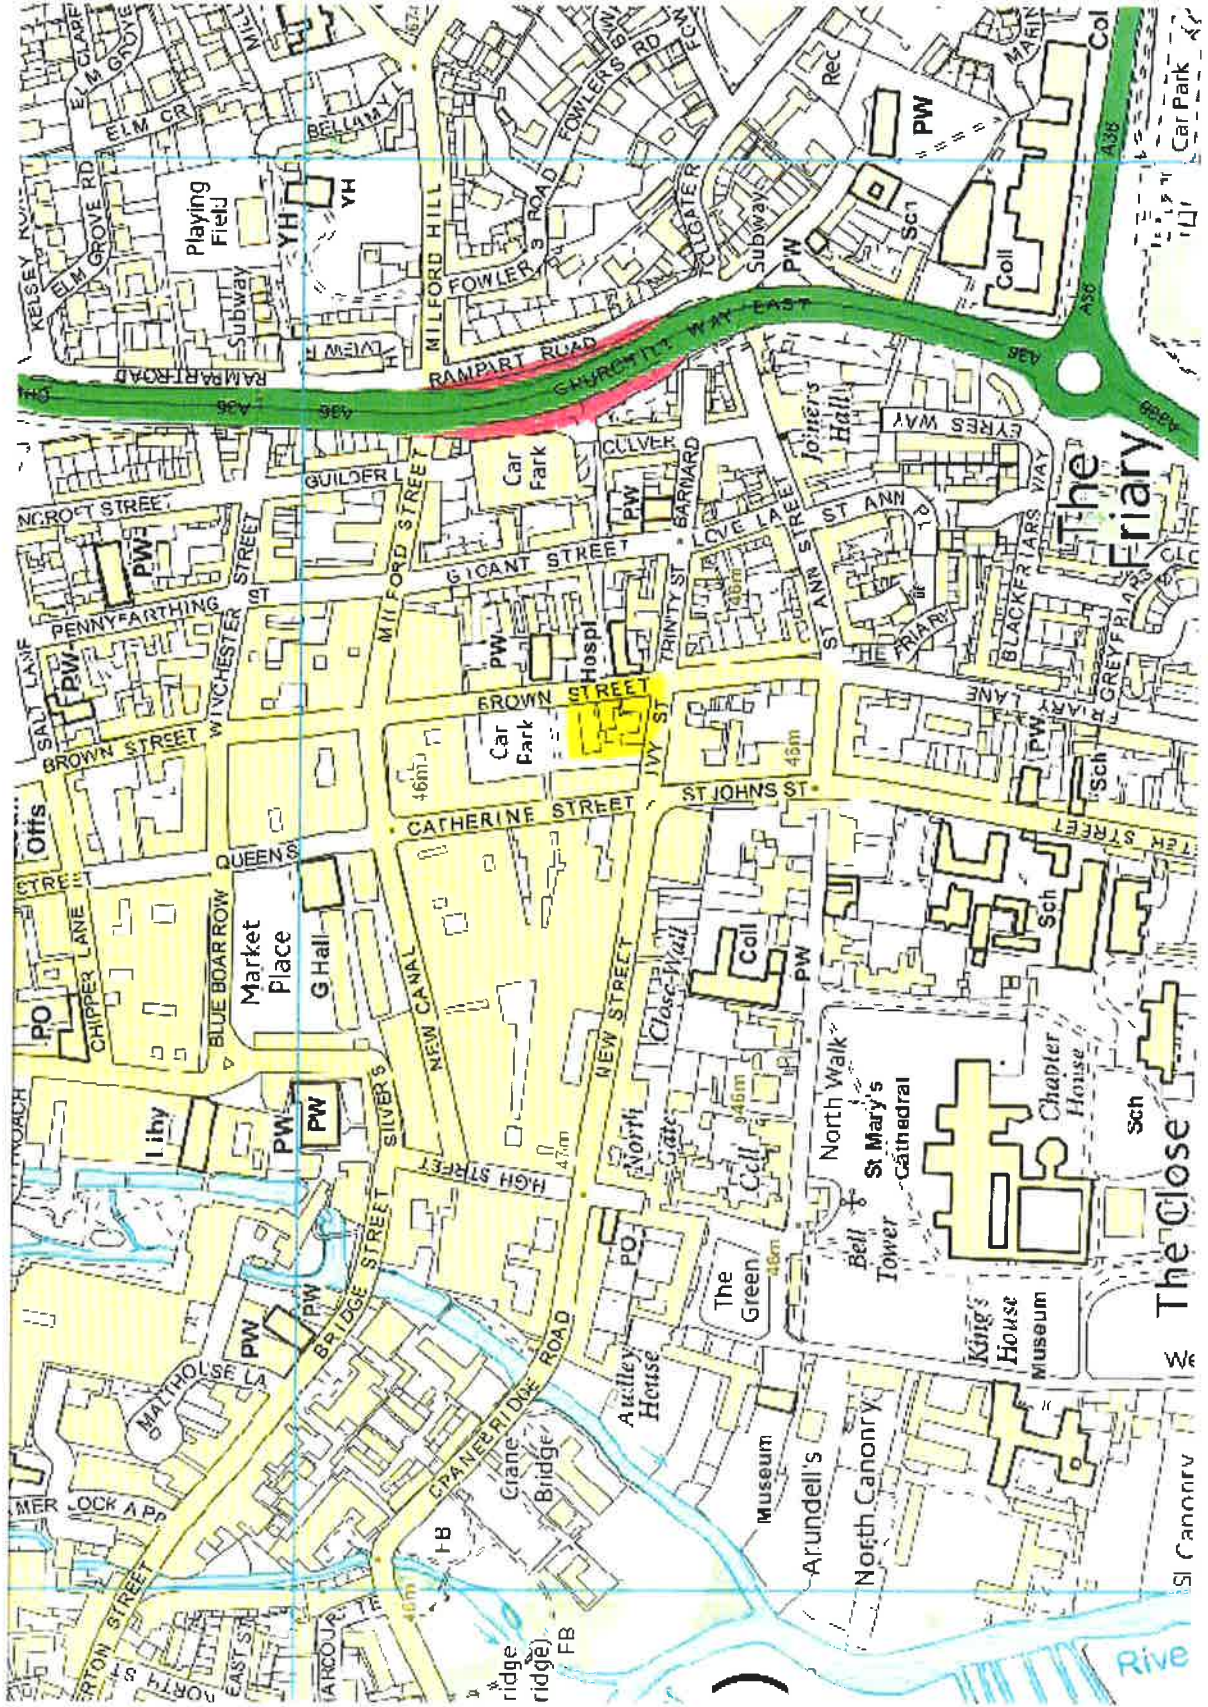

Map of Salisbury city centre. Highlighted area indicated location of Queens Arms Public House, Ivy Street, Salisbury

Licensed Premises in the area of Queens Arms